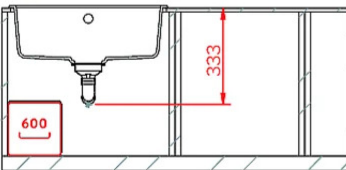

Inset

Time Undermount 105

general tolerances where not expressly communicated $\pm 0,4\%$
connection dimensions according to UNI EN 695
eventual exception are reported with *

Data emissione disegno: 11/06/2025

Revisione disegno: 2105BSD-01

elleci