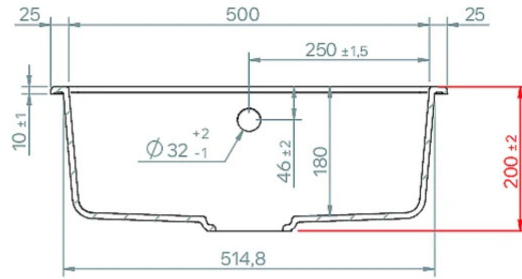

TIME UM 105

Technical Drawing

FEATURES

Description	1-bowl sink
Model	TIME UM 105
Base (mm)	600
Installations	Undermount
Dimensions (mm)	550 x 435
Hole for built-in installation (mm)	
Number of Bowls	1
Bowl Depth (mm)	180

Undermount

Inset

Time Undermount 105

general tolerances where not expressly communicated $\pm 0,4\%$
 connection dimensions according to UNI EN 695
 eventual exception are reported with *

Data emissione disegno: 11/06/2025