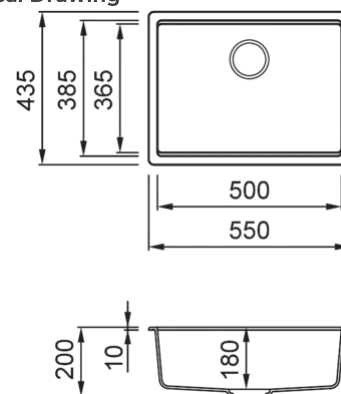

TIME UM 105

Technical Drawing

FEATURES

Description	1-bowl sink
Model	TIME UM 105
Base (mm)	600
Installations	Undermount
Dimensions (mm)	550 x 435
Hole for built-in installation (mm)	
Number of Bowls	1
Bowl Depth (mm)	180

LOGISTIC DATA

Gross Weight (kg)	10,40
Net Weight (kg)	7,10
Packaging Dimension (kg)	690 x 575 x 260
Packaging Volume (kg)	0,103

PACKAGING FEATURES

Packaging	Cardboard and polyethylene
------------------	----------------------------

Undermount

Inset

Time Undermount 105

general tolerances where not expressly communicated $\pm 0,4\%$
 connection dimensions according to UNI EN 695
 eventual exception are reported with *

Data emissione disegno: 11/06/2025

Revisione disegno: 2105BSD-01

elleci