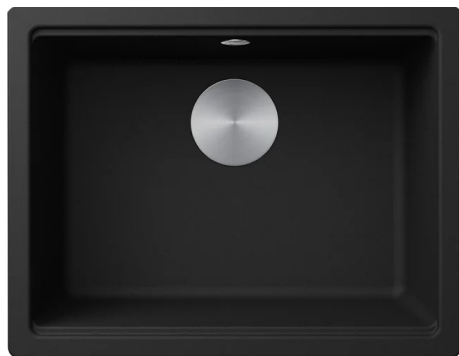

TIME UM 105

Technical Drawing

FEATURES

Description	1-bowl sink
Model	TIME UM 105
Base (mm)	600
Installations	Undermount
Dimensions (mm)	550 x 435
Hole for built-in installation (mm)	
Number of Bowls	1
Bowl Depth (mm)	180