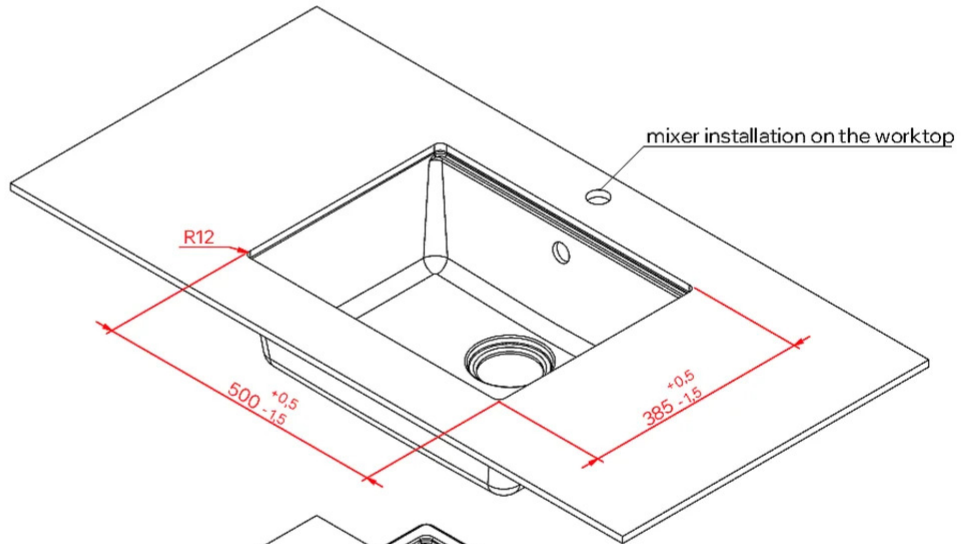

Undermount