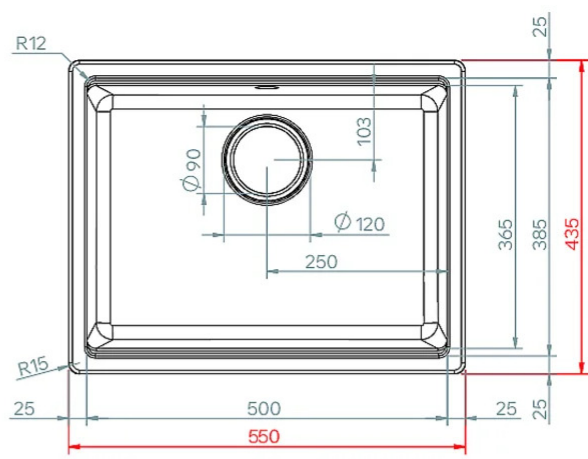

TIME UM 105

Technical Drawing

FEATURES

Description	1-bowl sink
Model	TIME UM 105
Base (mm)	600
Installations	Undermount
Dimensions (mm)	550 x 435
Hole for built-in installation (mm)	
Number of Bowls	1
Bowl Depth (mm)	180

LOGISTIC DATA

Gross Weight (kg)	10,40
Net Weight (kg)	7,10
Packaging Dimension (kg)	690 x 575 x 260
Packaging Volume (kg)	0,103

PACKAGING FEATURES

Packaging	Cardboard and polyethylene
------------------	----------------------------

Undermount

Inset

Time Undermount 105

general tolerances where not expressly communicated $\pm 0,4\%$
 connection dimensions according to UNI EN 695
 eventual exception are reported with *

Data emissione disegno: 11/06/2025