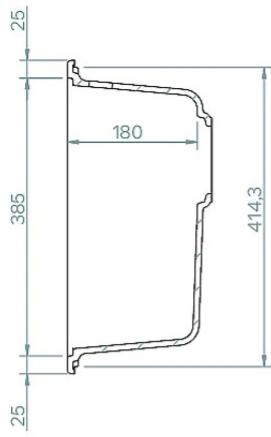

TIME UM 105

Technical Drawing

FEATURES

Description	1-bowl sink
Model	TIME UM 105
Base (mm)	600
Installations	Undermount
Dimensions (mm)	550 x 435
Hole for built-in installation (mm)	
Number of Bowls	1
Bowl Depth (mm)	180

LOGISTIC DATA

Gross Weight (kg)	10,40
Net Weight (kg)	7,10
Packaging Dimension (kg)	690 x 575 x 260
Packaging Volume (kg)	0,103

PACKAGING FEATURES

Packaging	Cardboard and polyethylene
------------------	----------------------------

Undermount

Inset

Time Undermount 105

general tolerances where not expressly communicated $\pm 0,4\%$
 connection dimensions according to UNI EN 695
 eventual exception are reported with *

Data emissione disegno: 11/06/2025

Revisione disegno: 2105BSD-01

elleci