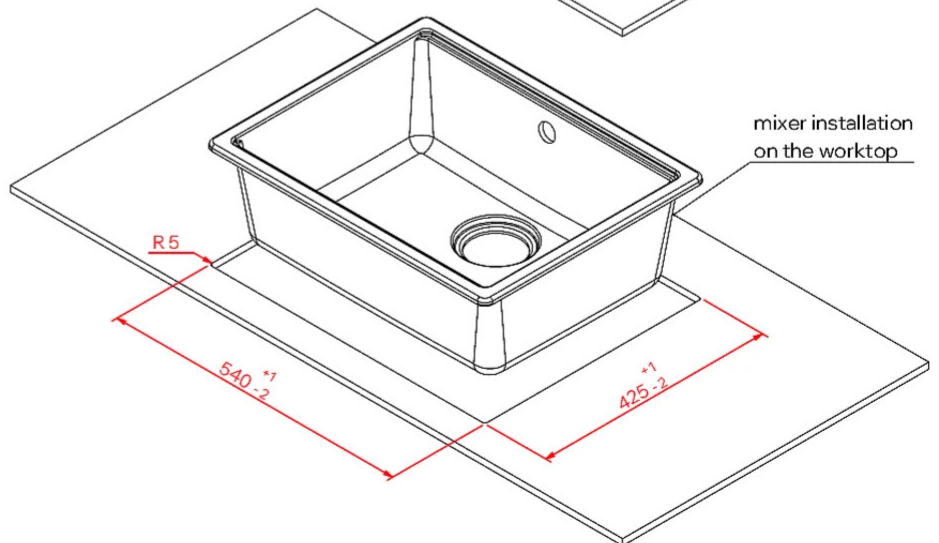

Inset

Time Undermount 105

general tolerances where not expressly communicated $\pm 0,4\%$
connection dimensions according to UNI EN 695
eventual exception are reported with *

Data emissione disegno: 11/06/2025

Revisione disegno: 2105BSD-01

elleci