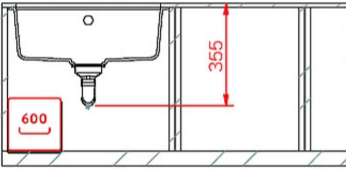

Undermount